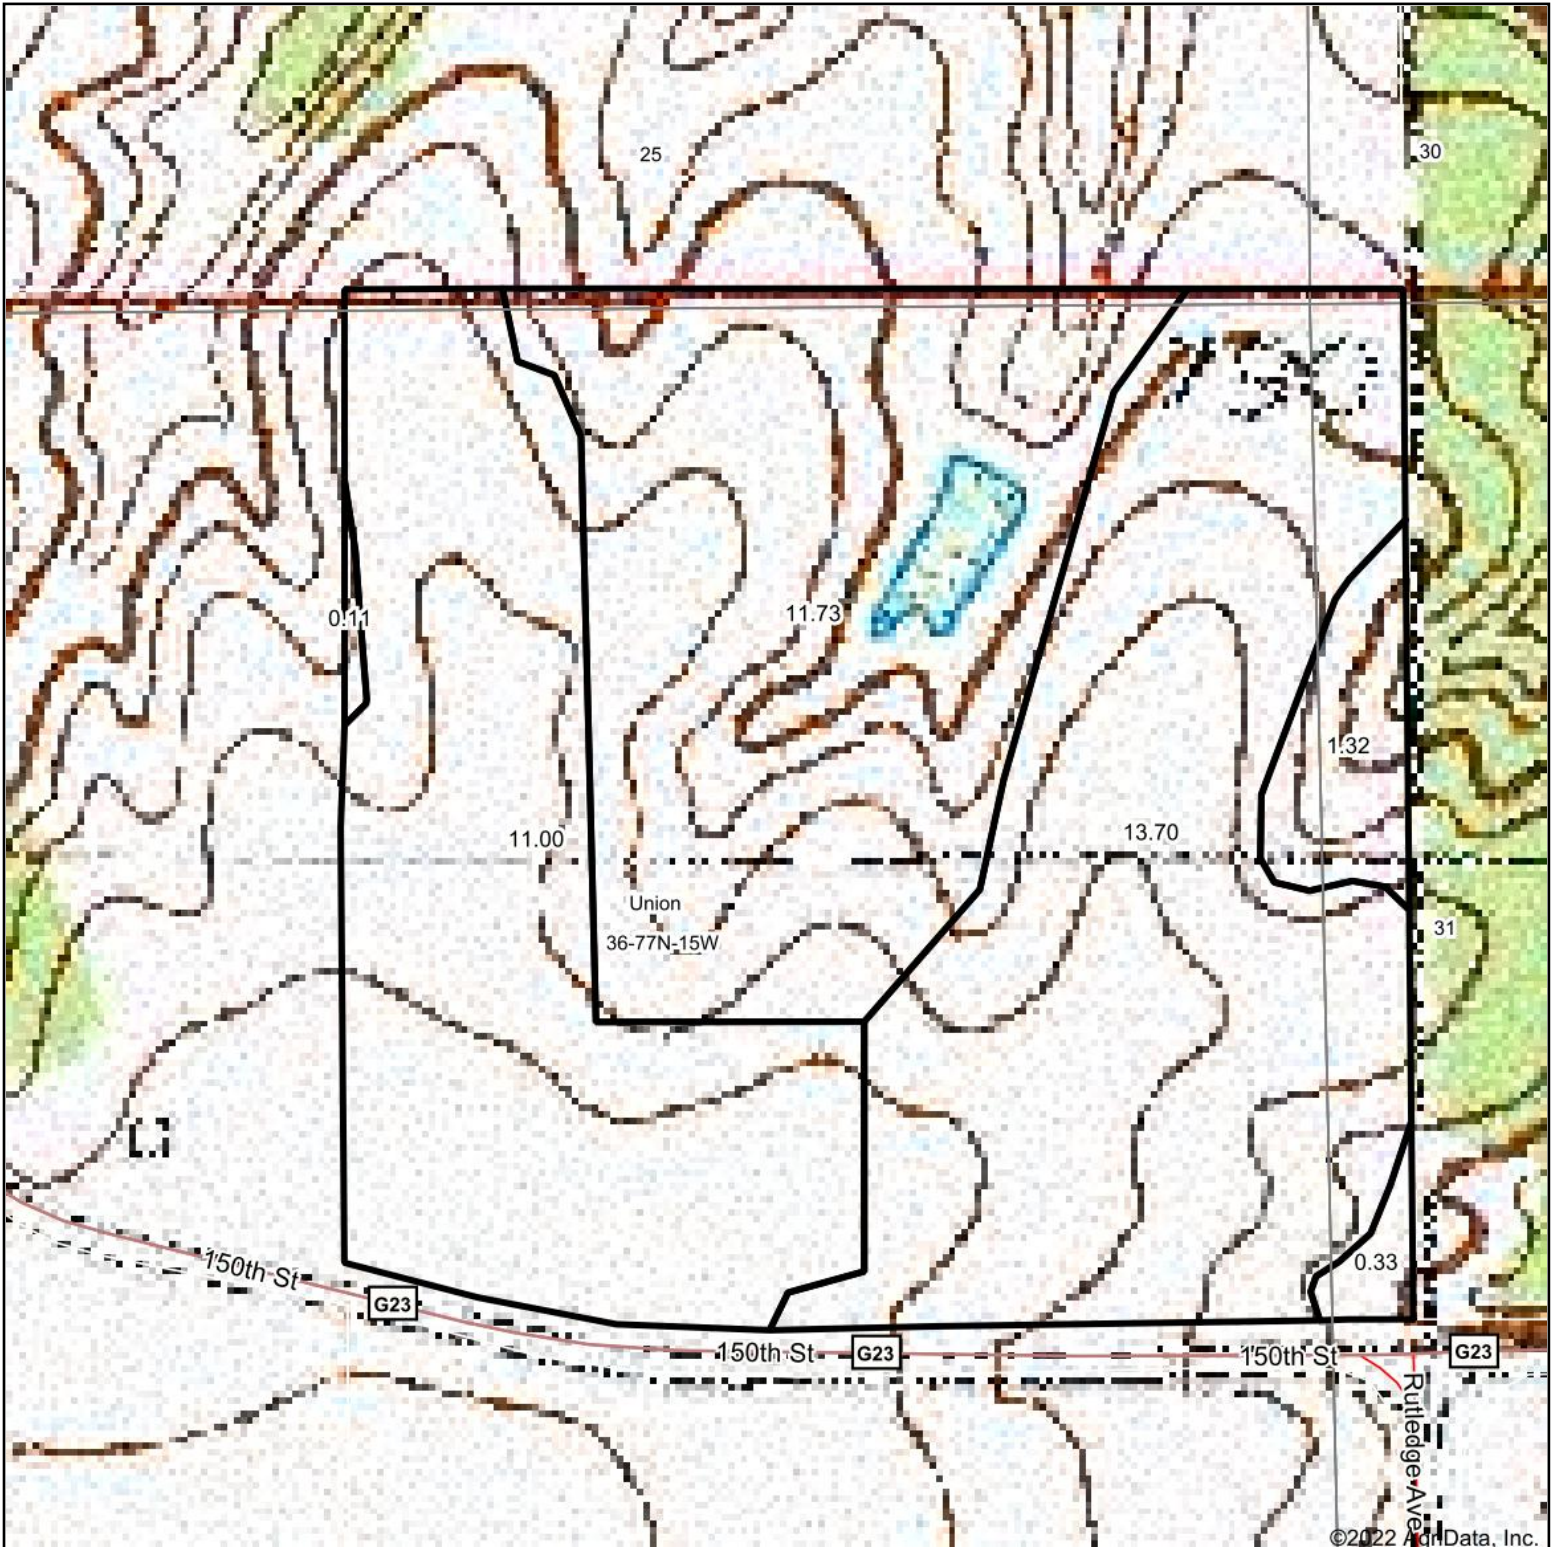

# Topography Map

©2022 AgriData, Inc.

map center: 41° 26' 8.7, -92° 31' 46.76

**36-77N-15W**  
**Mahaska County**  
**Iowa**

6/13/2022

Maps Provided By:

© AgriData, Inc. 2021 www.AgriDataInc.com