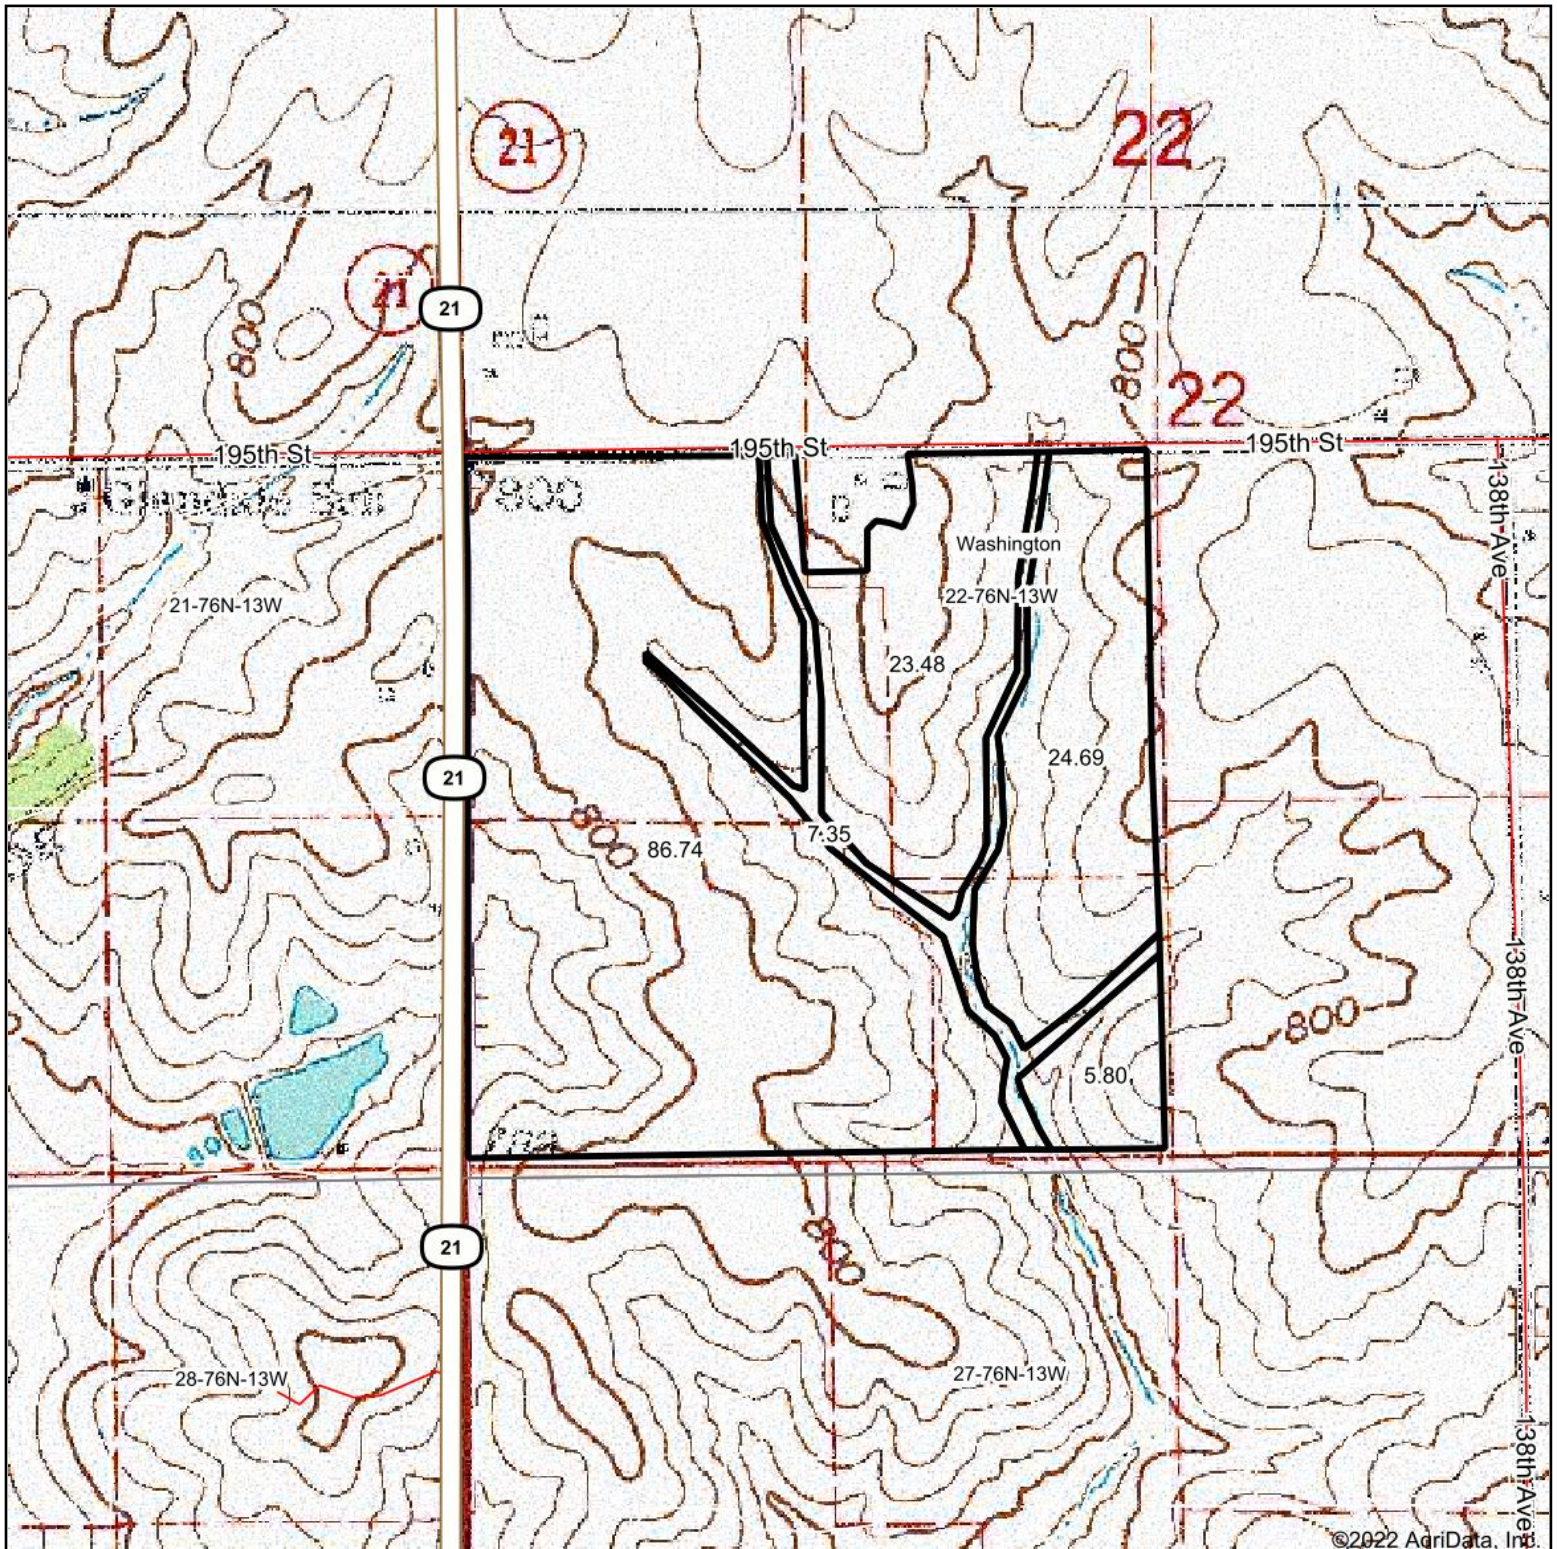

Topography Map

©2022 AgriData, Inc.

map center: 41° 22' 9.09, -92° 21' 0.24

22-76N-13W
Keokuk County
Iowa

6/13/2022

Maps Provided By:

© AgriData, Inc. 2021 www.AgriDataInc.com